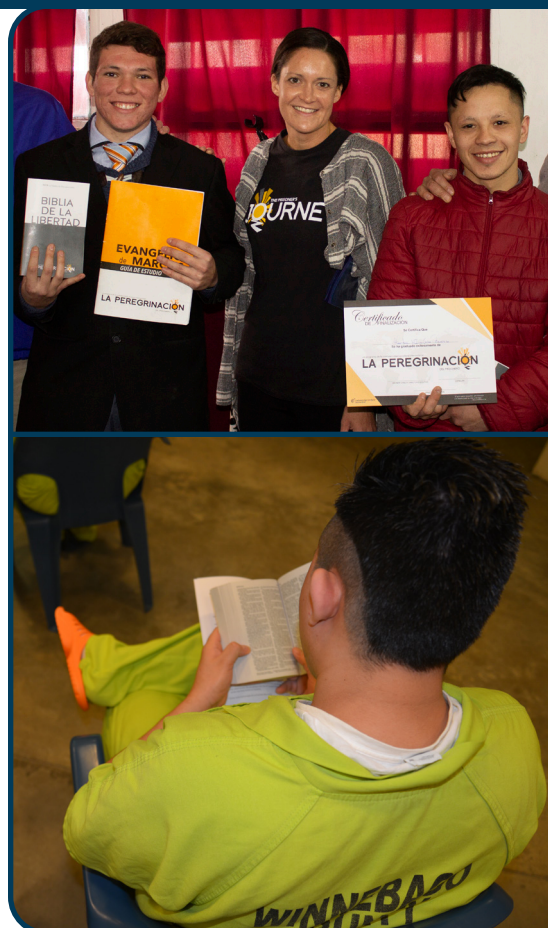

Reaching Prisoners with the Gospel

When crime rates increase, so do prison populations—especially among the poor. More inmates need to know the redeeming message of God’s Word. That’s why Bible League International and Prison Fellowship International are joining efforts. The two ministries are working together to reach prison inmates worldwide through evangelism and discipleship programs, giving them easy access to the message of the Gospel.

This is accomplished through Prison Fellowship’s evangelistic Bible study based on the Gospel of Mark, called *The Prisoner’s Journey*. Prison Fellowship provides inmates with Bible League’s easy-to-read Prison Bible once they have completed the program. Inmates are then encouraged to continue studying God’s Word through Bible League’s *Prison Project Philip* discipleship Bible studies. Upon their release, they are encouraged to become part of churches in their own communities.

Bible League’s ministry with prisoners will take place in 43 countries this year, more than half through our expanding partnership with Prison Fellowship.

Please, help prisoners find true freedom in Jesus Christ. Please provide the Bibles, Bible study materials, and training needed to engage an inmate in God’s Word—and transform a life.