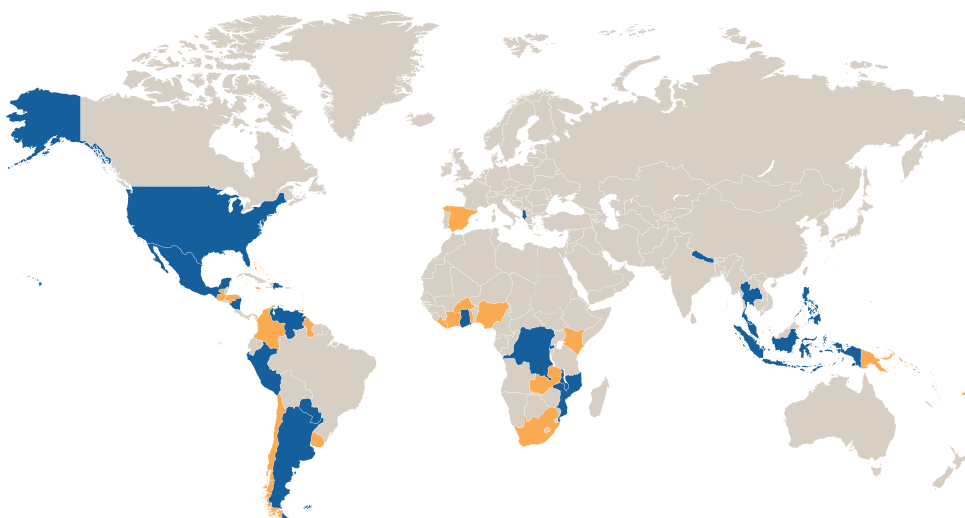

Reaching Prisoners with the Gospel

When crime rates increase, so do prison populations—especially among the poor. More inmates need to know the redeeming message of God’s Word. That’s why Bible League International and Prison Fellowship International are joining efforts. The two ministries are working together to reach prison inmates worldwide through evangelism and discipleship programs, giving them easy access to the message of the Gospel.

This is accomplished through Prison Fellowship’s evangelistic Bible study based on the Gospel of Mark, called *The Prisoner’s Journey*. Prison Fellowship provides inmates with Bible League’s easy-to-read Prison Bible once they have completed the program. Inmates are then encouraged to continue studying God’s Word through Bible League’s *Prison Project Philip* discipleship Bible studies. Upon their release, they are encouraged to become part of churches in their own communities.

■ Bible League prison ministries ■ Prison Fellowship International partnership ministries

AFRICA: Burkina Faso, Cote d’Ivoire, Democratic Republic of the Congo, Ghana, **Kenya**, Liberia, Malawi, Mozambique, **Nigeria**, Rwanda, **South Africa**, Togo, Zambia

ASIA: Fiji, Guam, Indonesia, Nepal, Papua New Guinea, Philippines, Solomon Islands, Thailand

EUROPE: Albania, Spain

LATIN AMERICA: Antigua, Argentina, Bahamas, Barbados, Cayman Islands, Chile, Colombia, Dominican Republic, Guatemala, Guyana, Honduras, Jamaica, Mexico, Nicaragua, Paraguay, Peru, Trinidad & Tobago, Uruguay, Venezuela